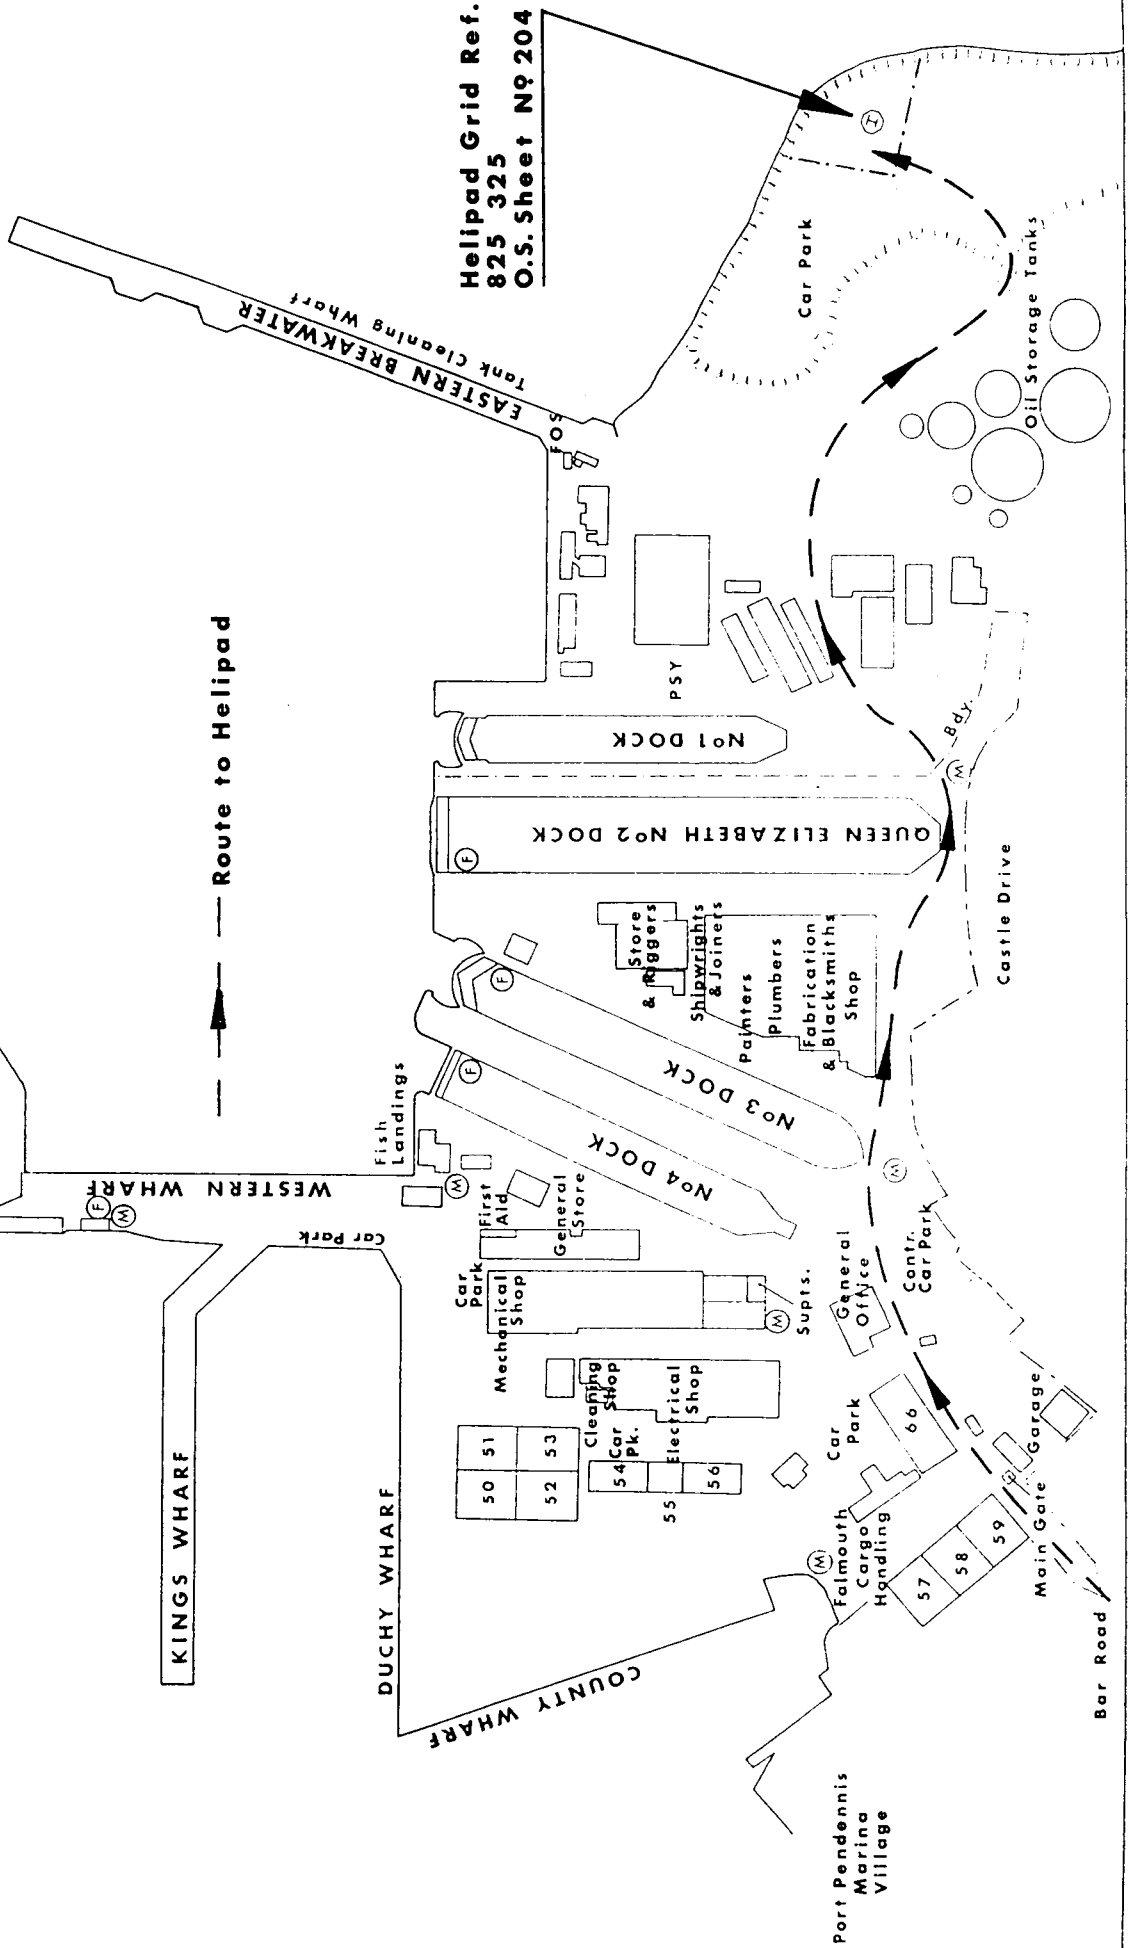

A&P FALMOUTH LTD. HELIPAD

QUEENS WHARF
EMPIRE WHARF
KINGS WHARF
DUCHY WHARF
WESTERN WHARF
NORTHERN ARM

Key: Muster Point (M)
Fire Telephone (L)
Boundary (---)

Route to Helipad

Helipad Grid Ref.
825 325
O.S. Sheet NQ 204